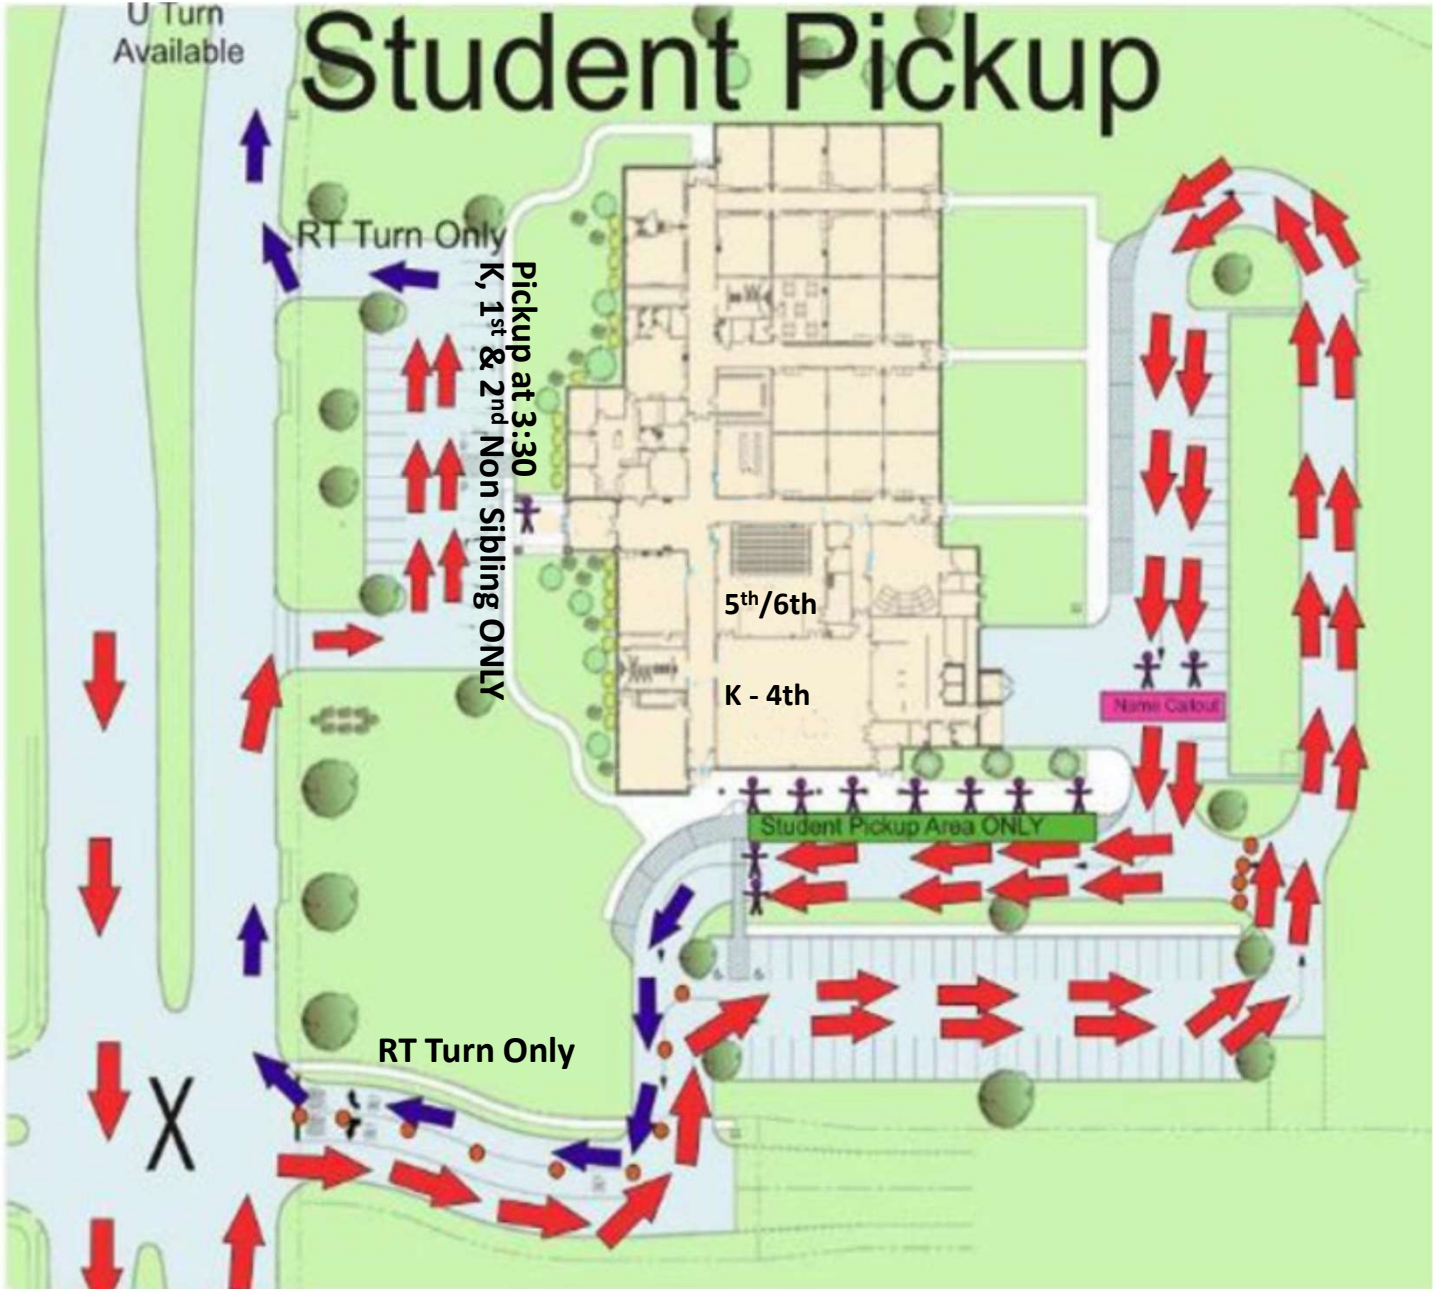

# Student Drop Off

No Drop Off Zone

Meet in Cafeteria before 7:30 to 7:45

Students Dropoff Area ONLY

RT Turn Only

X

U Turn

Second Intersection

- Student go to Home Room at 7:45
- Outgoing Traffic
- Incoming Traffic
- Cones
- Traffic Personnel

**No Cell Phones in Drop Off Line (School Zone)**

# Student Pickup

- Student Exit at 3:45
- Outgoing Traffic
- Incoming Traffic
- Cones
- Traffic Personnel

**No Cell Phones in Pickup Line  
(School Zone)**

Second  
Intersection